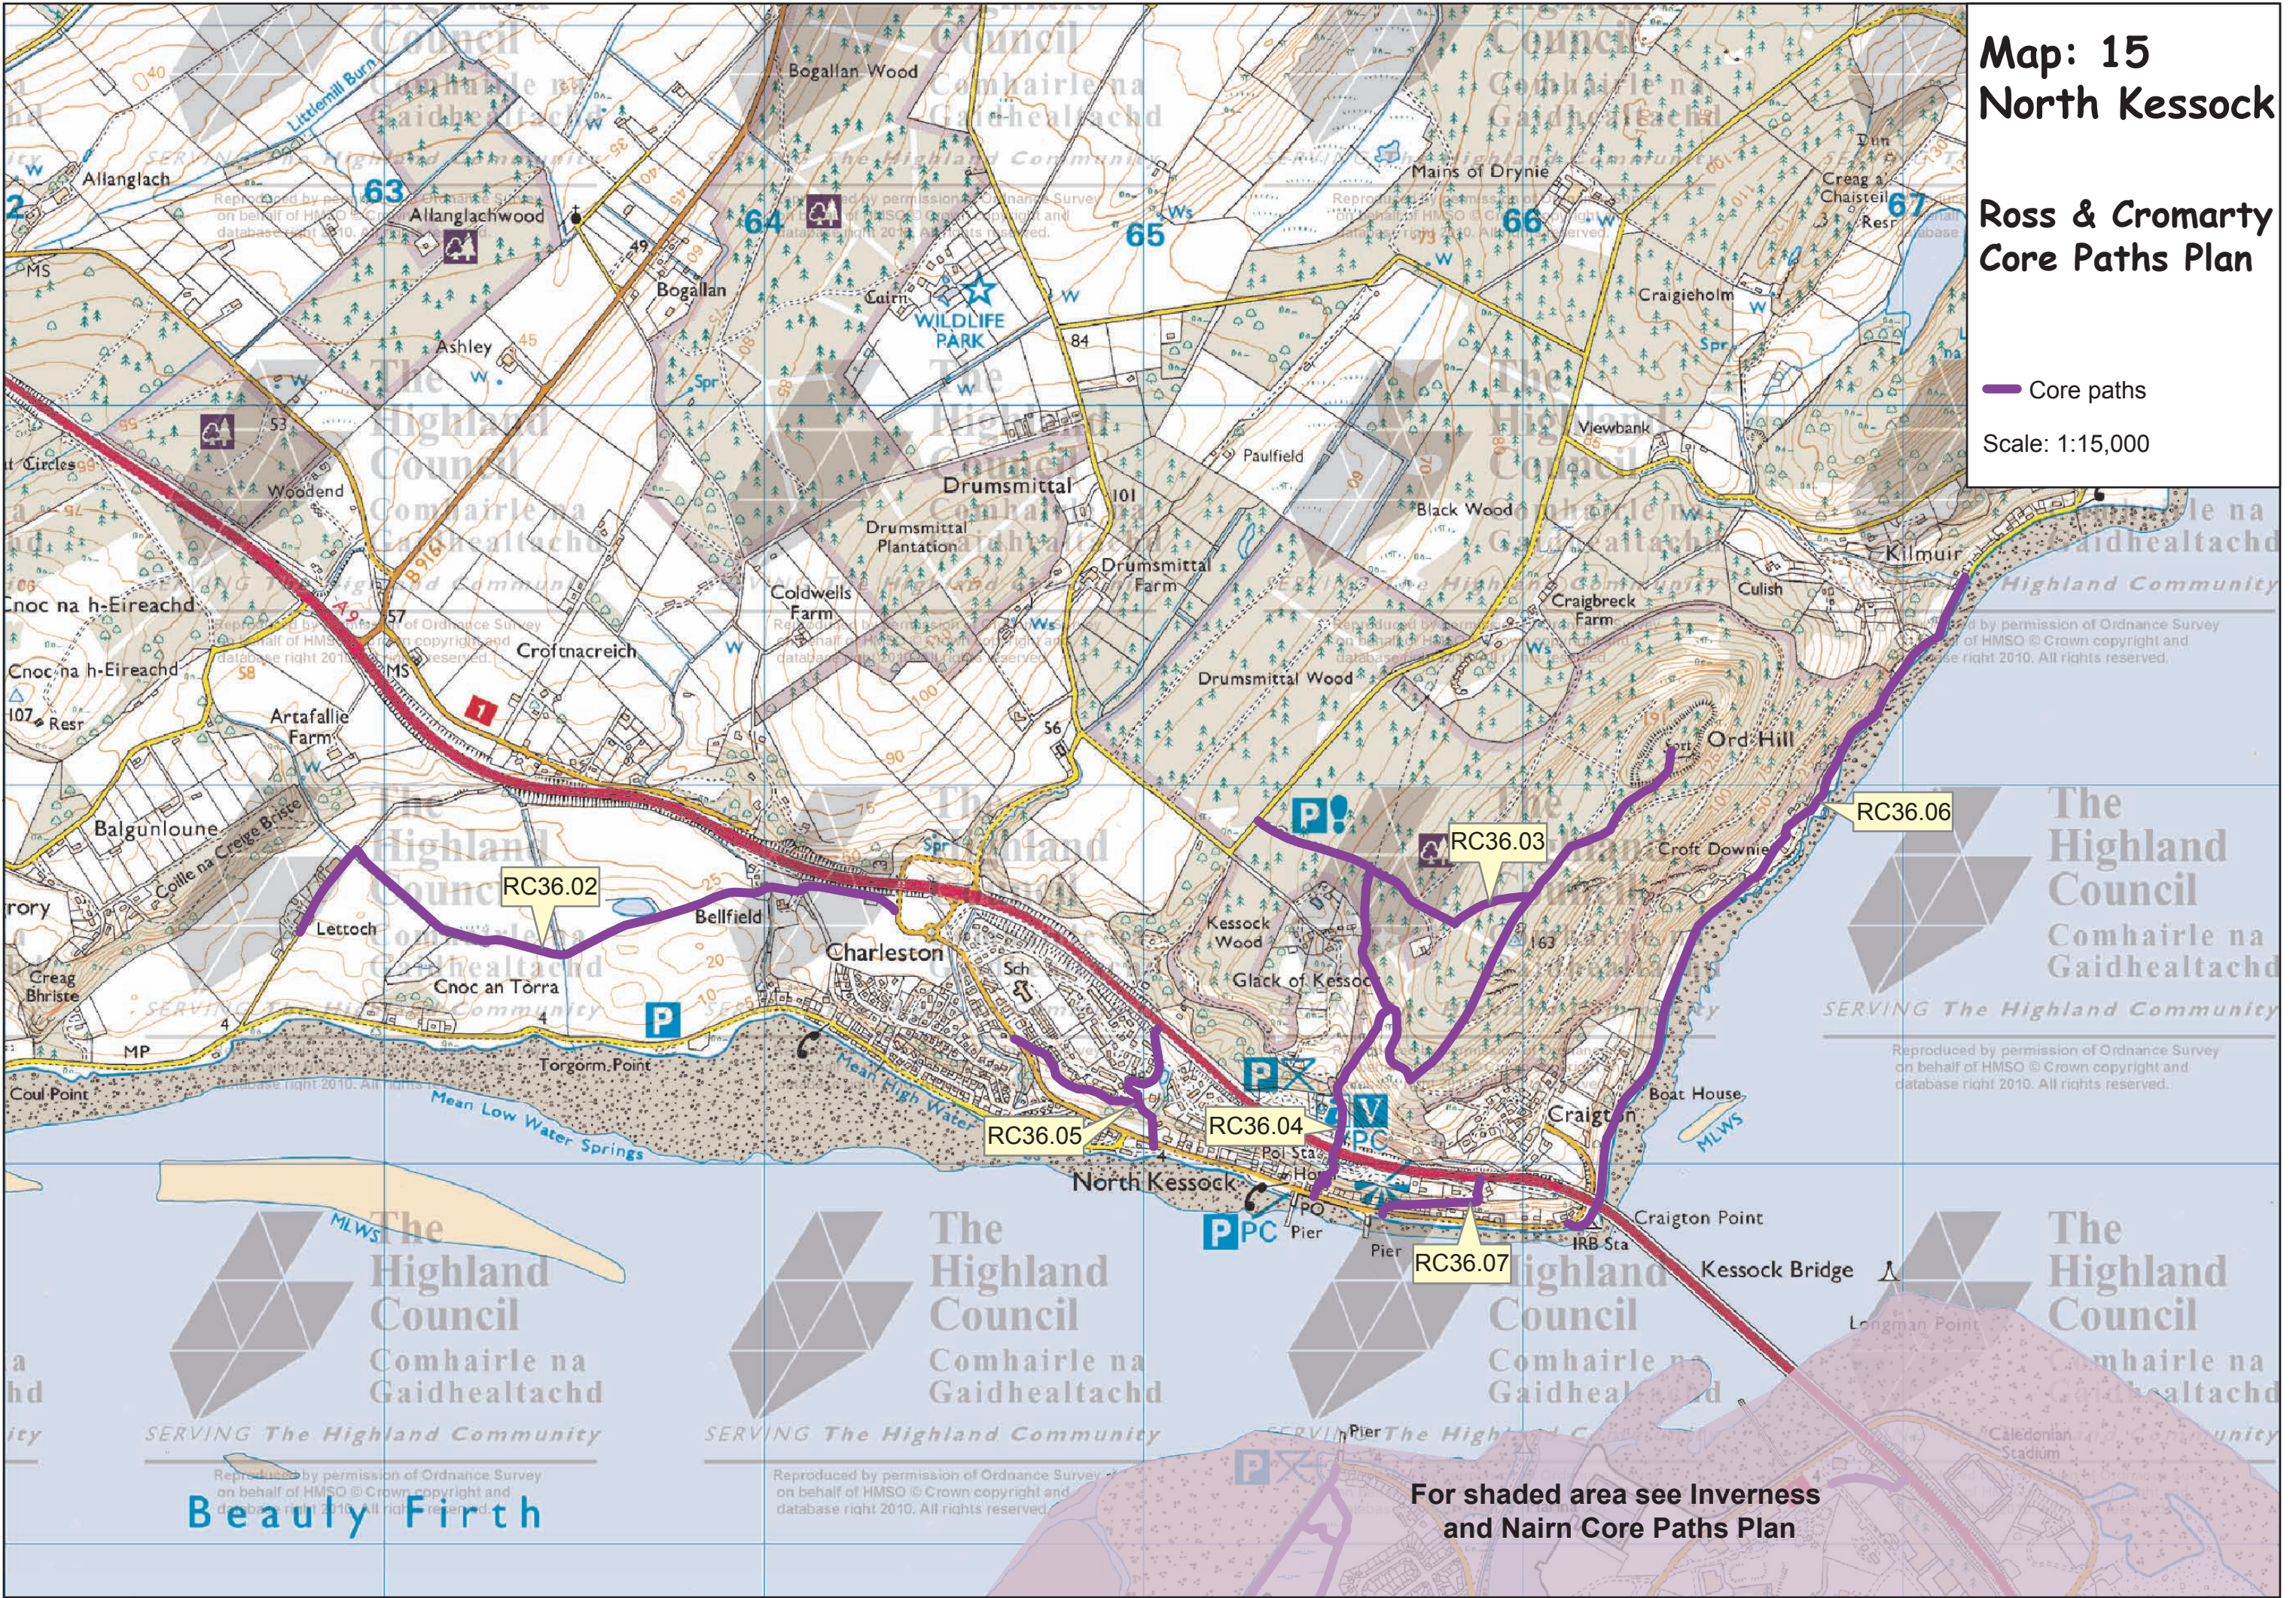

Map: 15 North Kessock

Ross and Cromarty Core Paths Plan

Path No.	Path Name/Route	Path Type	Length (kms)
RC36.02	Charlestown west circuit	estate road	1.8
RC36.03	Ord Hill path	forest track	1.2
RC36.04	North Kessock to Ord Hill	constructed path (stone)	2.0
RC36.05	North Kessock village Paths	constructed path (tar)	0.8
RC36.06	Craigton to Kilmuir	estate road (tar), earth	2.1
RC36.07	Old Craigton Road	road	0.3

Map: 15 North Kessock

Ross & Cromarty Core Paths Plan

Core paths
Scale: 1:15,000

For shaded area see Inverness
and Nairn Core Paths Plan